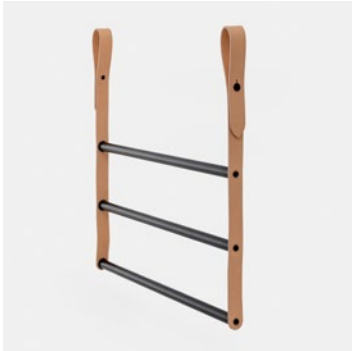

# Accessories

**MIRROR SMALL**  
Light oak – 2 x 42 x 50 (H) cm

**MIRROR LARGE**  
Light oak – 2 x 62 x 142 (H) cm

**MIRROR SMALL**  
Dark oak – 2 x 42 x 50 (H) cm

**MIRROR LARGE**  
Dark oak – 2 x 62 x 142 (H) cm

# Accessories

**SHELF SMALL**  
Light oak – 2,5 x 23 x 60 (l) cm

**SHELF LARGE**  
Light oak – 2,5 x 23 x 120 (l) cm

**SHELF SMALL**  
Dark oak – 2,5 x 23 x 60 (l) cm

**SHELF LARGE**  
Dark oak – 2,5 x 23 x 120 (l) cm

# Accessories

**TOWEL RACK TALL**  
Black metal + Vegetable tanned leather  
53,4 (H) cm x 47 (L) cm

**TOWEL RACK LARGE**  
Black metal + Vegetable tanned leather  
40,5 (H) cm x 95 (L) cm