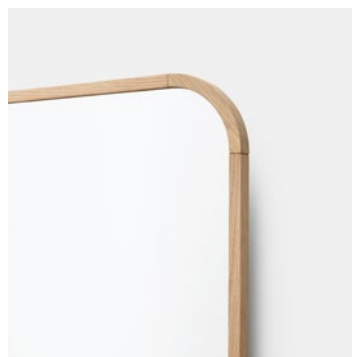

# Accessories

**CABINET LARGE**  
Light oak + Vegetable tanned leather  
14,7 x 48 x 40,5 (H) cm

**CABINET SMALL**  
Light oak + Vegetable tanned leather  
14,7 x 48 x 17,5 (H) cm

**CABINET LARGE**  
Dark oak + Vegetable tanned leather  
14,7 x 48 x 40,5 (H) cm

**CABINET SMALL**  
Dark oak + Vegetable tanned leather  
14,7 x 48 x 17,5 (H) cm

# Accessories

**MIRROR SMALL**  
Light oak – 2 x 42 x 50 (H) cm

**MIRROR LARGE**  
Light oak – 2 x 62 x 142 (H) cm

**MIRROR SMALL**  
Dark oak – 2 x 42 x 50 (H) cm

**MIRROR LARGE**  
Dark oak – 2 x 62 x 142 (H) cm

# Accessories

**SHELF SMALL**  
Light oak – 2,5 x 23 x 60 (l) cm

**SHELF LARGE**  
Light oak – 2,5 x 23 x 120 (l) cm

**SHELF SMALL**  
Dark oak – 2,5 x 23 x 60 (l) cm

**SHELF LARGE**  
Dark oak – 2,5 x 23 x 120 (l) cm