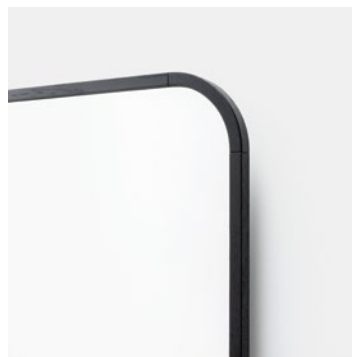

# Accessories

**MIRROR SMALL**  
Light oak – 2 x 42 x 50 (H) cm

**MIRROR LARGE**  
Light oak – 2 x 62 x 142 (H) cm

**MIRROR SMALL**  
Dark oak – 2 x 42 x 50 (H) cm

**MIRROR LARGE**  
Dark oak – 2 x 62 x 142 (H) cm

# Accessories

**SHELF SMALL**  
Light oak – 2,5 x 23 x 60 (l) cm

**SHELF LARGE**  
Light oak – 2,5 x 23 x 120 (l) cm

**SHELF SMALL**  
Dark oak – 2,5 x 23 x 60 (l) cm

**SHELF LARGE**  
Dark oak – 2,5 x 23 x 120 (l) cm