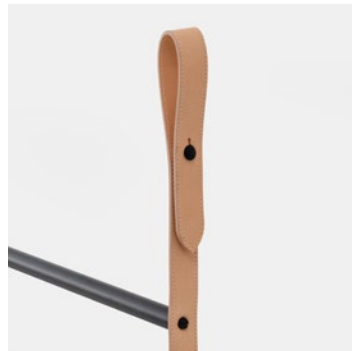

# Accessories

**MIRROR SMALL**  
Light oak – 2 x 42 x 50 (H) cm

**MIRROR LARGE**  
Light oak – 2 x 62 x 142 (H) cm

**MIRROR SMALL**  
Dark oak – 2 x 42 x 50 (H) cm

**MIRROR LARGE**  
Dark oak – 2 x 62 x 142 (H) cm

# Accessories

**SHELF SMALL**  
Light oak – 2,5 x 23 x 60 (l) cm

**SHELF LARGE**  
Light oak – 2,5 x 23 x 120 (l) cm

**SHELF SMALL**  
Dark oak – 2,5 x 23 x 60 (l) cm

**SHELF LARGE**  
Dark oak – 2,5 x 23 x 120 (l) cm

# Accessories

**TOWEL RACK TALL**  
Black metal + Vegetable tanned leather  
53,4 (H) cm x 47 (L) cm

**TOWEL RACK LARGE**  
Black metal + Vegetable tanned leather  
40,5 (H) cm x 95 (L) cm