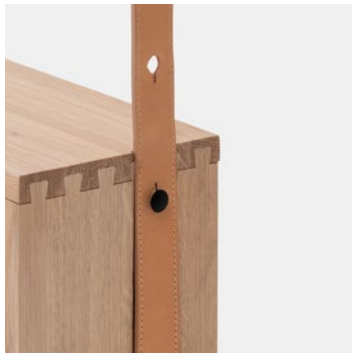

## Accents Accessories by OEO Studio

**RACK 72**  
Light oak – 2,5 x 6 (H) x 72 (L) cm

**RACK 192**  
Light oak – 2,5 x 6 (H) x 192 (L) cm

**RACK 72**  
Dark oak – 2,5 x 6 (H) x 72 (L) cm

**RACK 192**  
Dark oak – 2,5 x 6 (H) x 192 (L) cm

# Accessories

**CABINET LARGE**  
Light oak + Vegetable tanned leather  
14,7 x 48 x 40,5 (H) cm

**CABINET SMALL**  
Light oak + Vegetable tanned leather  
14,7 x 48 x 17,5 (H) cm

**CABINET LARGE**  
Dark oak + Vegetable tanned leather  
14,7 x 48 x 40,5 (H) cm

**CABINET SMALL**  
Dark oak + Vegetable tanned leather  
14,7 x 48 x 17,5 (H) cm